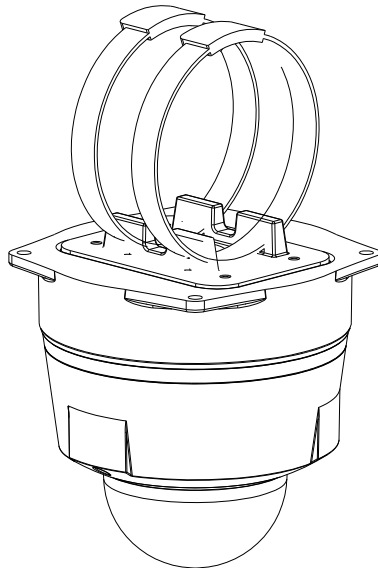

Features

- Material: aluminum & SUS304
- Pole mount bracket
- Aesthetic design

JBF-AS-2E

Technical Specifications

Model	JBF-AS-2E
General	
Material	Aluminum & SUS304
Dimension(WxHxD)	125.6mmx114mmx20mm (4.94"x4.49"x0.79")
Mast Diameter	φ80~150mm(φ3.15"~5.91")
Pipe Thread	N/A
Operating Temperature	-40°C ~+60°C (-40°F ~+140°F)
Humidity	<90% RH
Load Bearing	3.0kg(6.61lb)
Weight	0.27kg(0.6lb)
Color	White
Applicable Model	JBF-AS-5MP-DOME

Dimensions (mm/inch)

Application

Package Information

- Pole mount bracket *1
- M4 screw *4
- M6 screw *4
- Wrench *1
- Metal hoop: 2