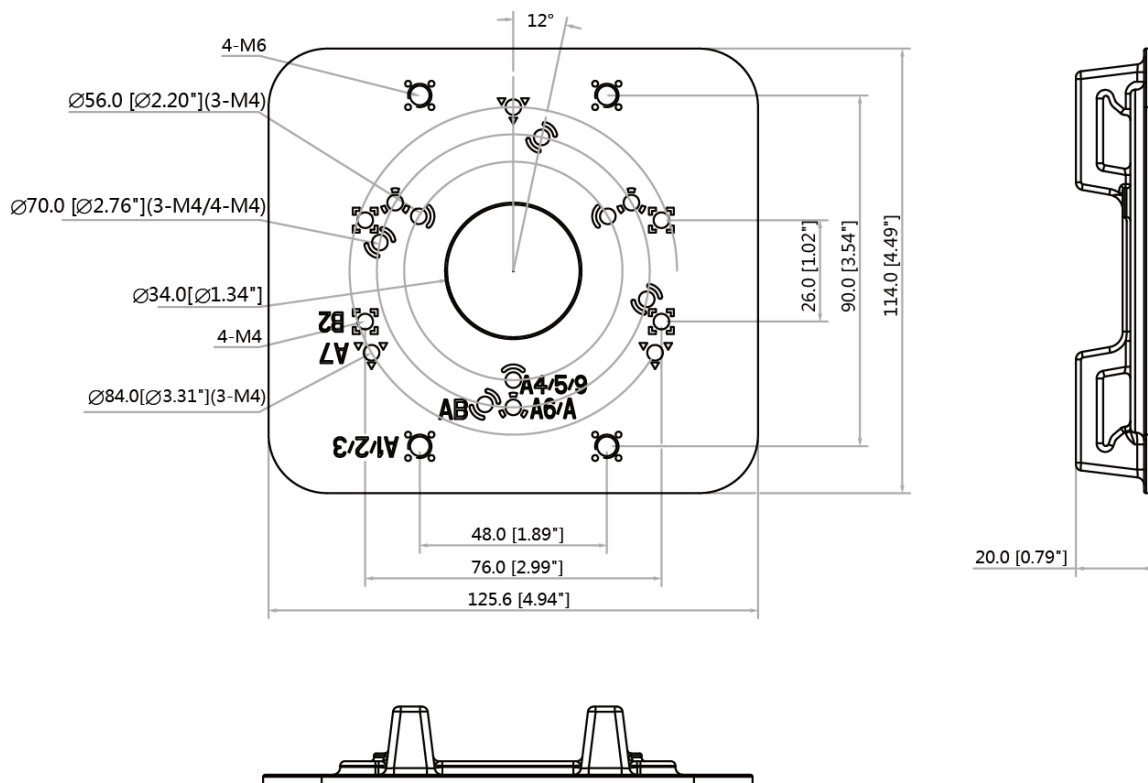

Features

- Material: aluminum & SUS304
- Pole mount bracket
- Aesthetic design

JBF-AS-2E

Technical Specifications

Model	JBF-AS-2E
General	
Material	Aluminum & SUS304
Dimension(WxHxD)	125.6mmx114mmx20mm (4.94"x4.49"x0.79")
Mast Diameter	φ80~150mm(φ3.15"~5.91")
Pipe Thread	N/A
Operating Temperature	-40°C ~+60°C (-40°F ~+140°F)
Humidity	<90% RH
Load Bearing	3.0kg(6.61lb)
Weight	0.27kg(0.6lb)
Color	White
Applicable Model	JBF-AS-5MP-DOME

Dimensions (mm/inch)

Application

Package Information

- Pole mount bracket *1
- M4 screw *4
- M6 screw *4
- Wrench *1
- Metal hoop: 2