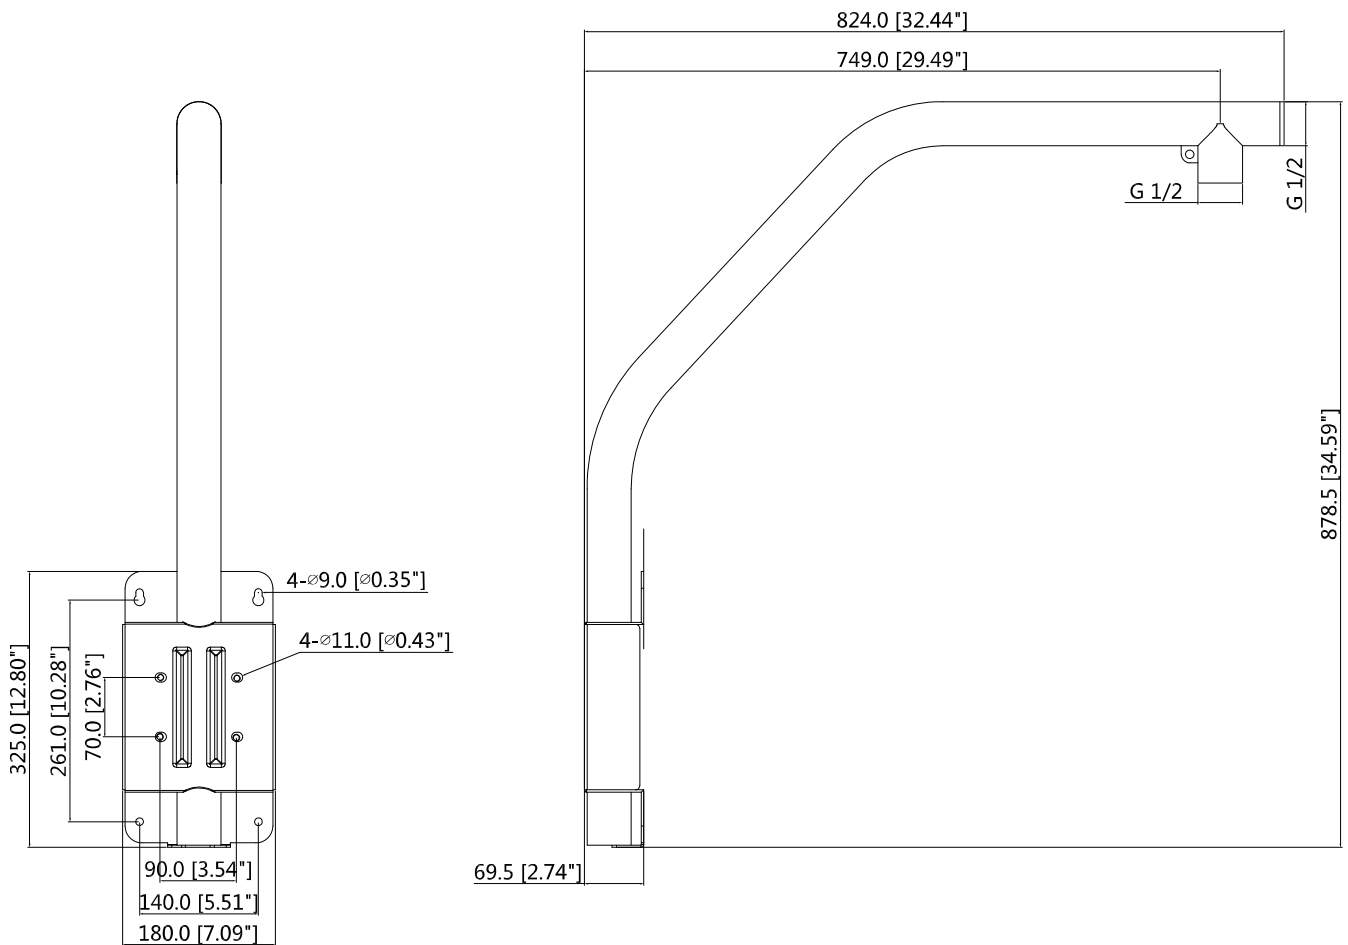

## Technical Specifications

<b>Model</b>	JBF-AS-FPB-3
<b>General</b>	
Material	Aluminum & SUS 430
Dimension (WxHxD)	879mmx836mmx180mm (34.59"x32.91"x7.09")
Operating Temperature	-40°C ~ +60°C (-40°F ~ +140°F)
Humidity	0~90% RH
Load Bearing	7kg (15.43lb)
Weight	4.3kg (9.48lb)
Color	White
Applicable Model	JBF-AS-2MP-PTZ, JBF-AS-2MP-PTZ-2

## Dimensions (mm/inch)