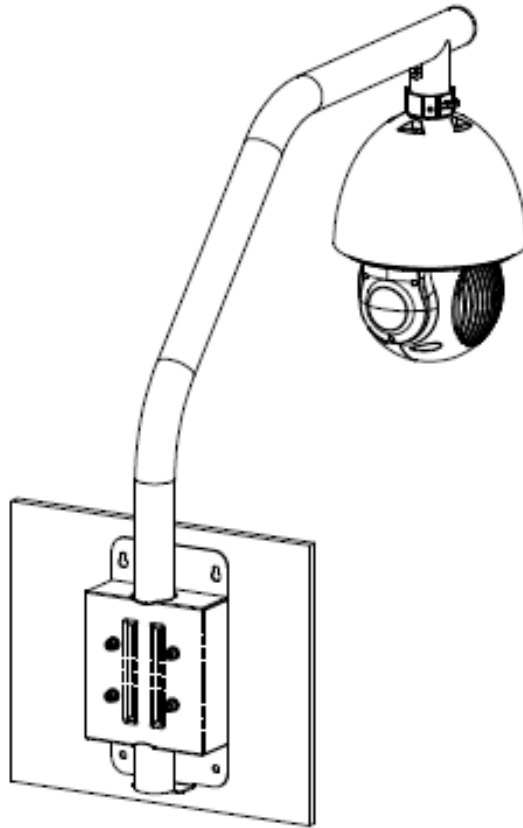

Application

Package Information

- Parapet mount bracket *1
- Metal anchor *4
- Wrench *1