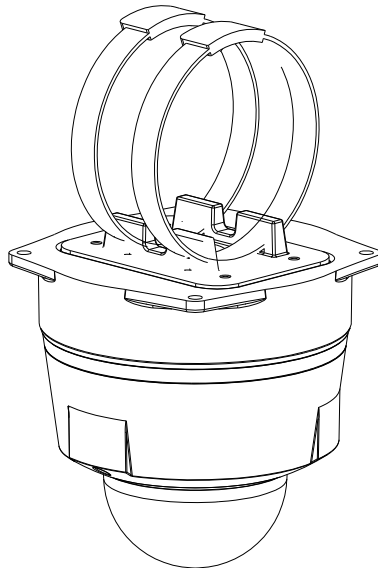

Features

- Material: aluminum & SUS304
- Pole mount bracket
- Aesthetic design

Application

Package Information

- Pole mount bracket *1
- M4 screw *4
- M6 screw *4
- Wrench *1
- Metal hoop: 2